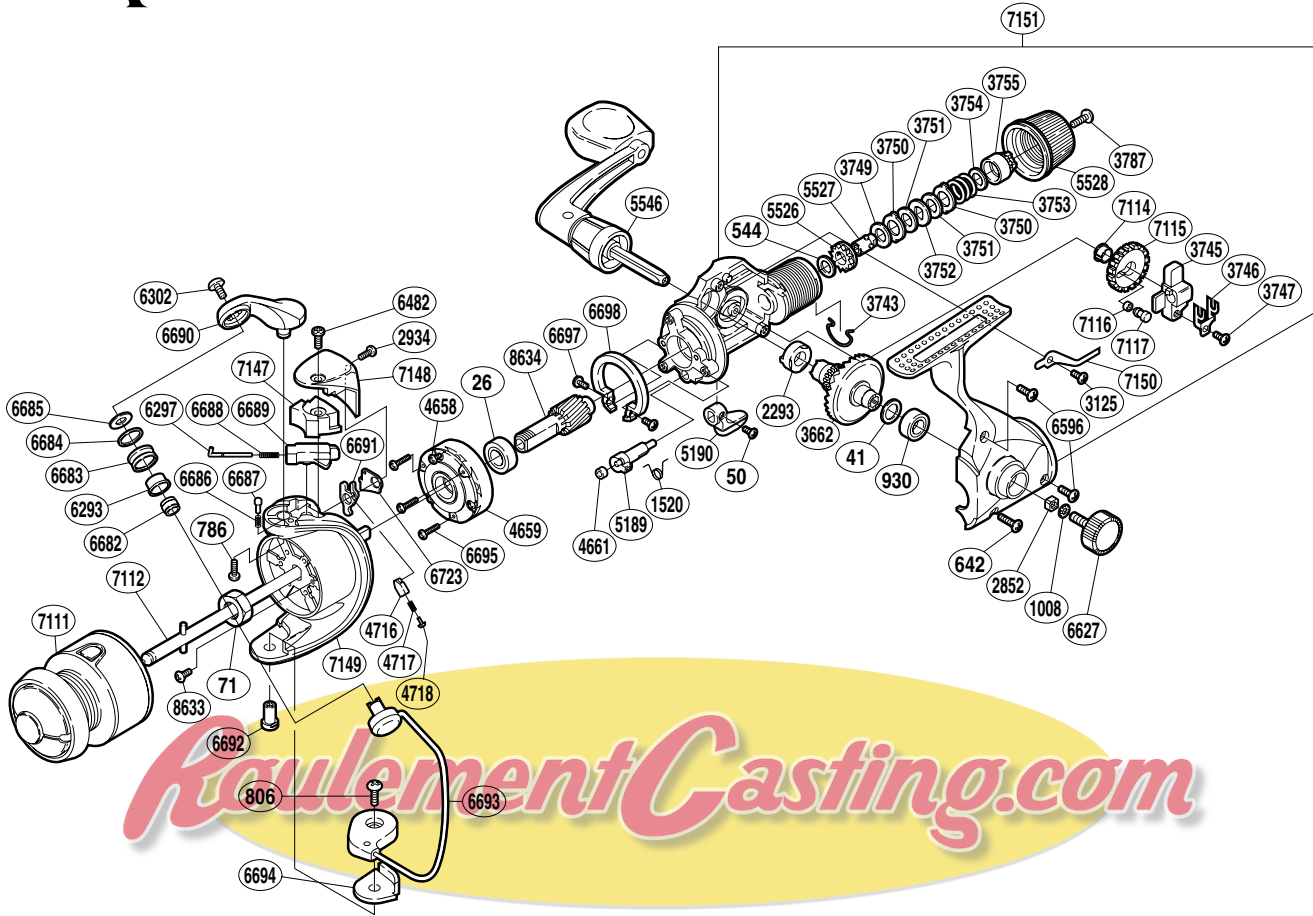

SHIMANO®

SAHARA

SH-RE1000

Part No.	Description	Part No.	Description	Part No.	Description
RD 0026	Ball Bearing	RD 3755	Pressure Screw	RD 6688	Bail Spring
RD 0041	Drive Gear Washer	RD 3787	Drag Knob Screw	RD 6689	Bail Spring Guide (B)
RD 0050	Anti-Reverse Lever Screw	RD 4658	Clutch Cover Screw	RD 6690	Bail Arm
RD 0071	Rotor Nut	RD 4659	Roller Clutch Assembly	RD 6691	Bail Trip Lever
RD 0544	Drag Washer "C" (cloth)	RD 4661	Anti-Reverse Cam Ring	RD 6692	Bail Hold Support Shaft
RD 0642	Side Cover Screw (long)	RD 4716	Lever Spring Guide (B)	RD 6693	Bail Assembly
RD 0786	Bail Arm Screw	RD 4717	Lever Spring	RD 6694	Bail Hold Support Spacer
RD 0806	Bail Hold Support Screw	RD 4718	Lever Spring Guide (A)	RD 6695	Roller Clutch Screw
RD 0930	Ball Bearing	RD 5189	Anti-Reverse Cam	RD 6697	Friction Ring Screw
RD 1008	Handle Lock Washer	RD 5190	Anti-Reverse Lever	RD 6698	Friction Ring
RD 1520	Anti-Reverse Cam Spring	RD 5526	Drag Shaft (B)	RD 6723	Bail Trip Lever Washer
RD 2293	Drive Gear Bushing	RD 5527	Drag Shaft (A)	RD 7111	Spool Assembly
RD 2852	Handle Screw Lock	RD 5528	Drag Knob	RD 7112	Main Shaft
RD 2934	Rotor Protector Screw (small)	RD 5546	Handle Assembly	RD 7114	Oscillating Gear Bushing
RD 3125	Drag Click Screw	RD 6293	Line Roller Bushing	RD 7115	Oscillating Gear
RD 3662	Drive Gear	RD 6297	Bail Spring Guide (A)	RD 7116	Oscillating Guide Pin Bushing
RD 3743	Hold Click Spring	RD 6302	Line Roller Screw	RD 7117	Oscillating Guide Pin
RD 3745	Oscillating Slider	RD 6482	Rotor Protector Screw (large)	RD 7147	Bail Spring Cover
RD 3746	Oscillating Slider Retainer	RD 6596	Side Cover Screw (short)	RD 7148	Bail Spring Cover Guard
RD 3747	Slider Retainer Screw	RD 6627	Handle Screw Cap	RD 7149	Rotor
RD 3749	Drag Washer "C" (white)	RD 6682	Line Roller Collar	RD 7150	Drag Click
RD 3750	Eared Washer "B"	RD 6683	Line Roller	RD 7151	Body Assembly
RD 3751	Drag Washer "C" (blue)	RD 6684	Line Roller Spacer	RD 8633	Nut Lock Screw
RD 3752	Key Washer "A"	RD 6685	Line Roller Washer	RD 8634	Pinion Gear (B)
RD 3753	Drag Coil Spring	RD 6686	Click Spring		
RD 3754	Drag Spring Washer	RD 6687	Bail Arm Click		